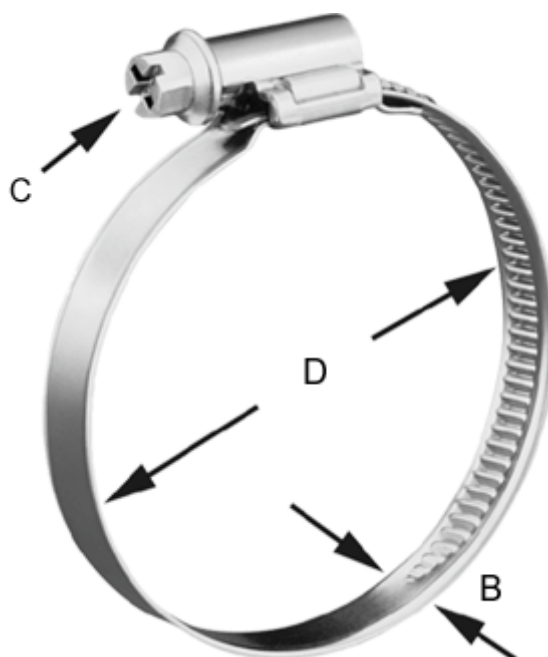

Article number: 021366702100

Description: Worm Drive Hose Clip  
TORRO 90-110/12 C7 W2

## Measures

---

C (screw type) = C7 - 7mm

Diameter D = 90-110

Width B = 12.0